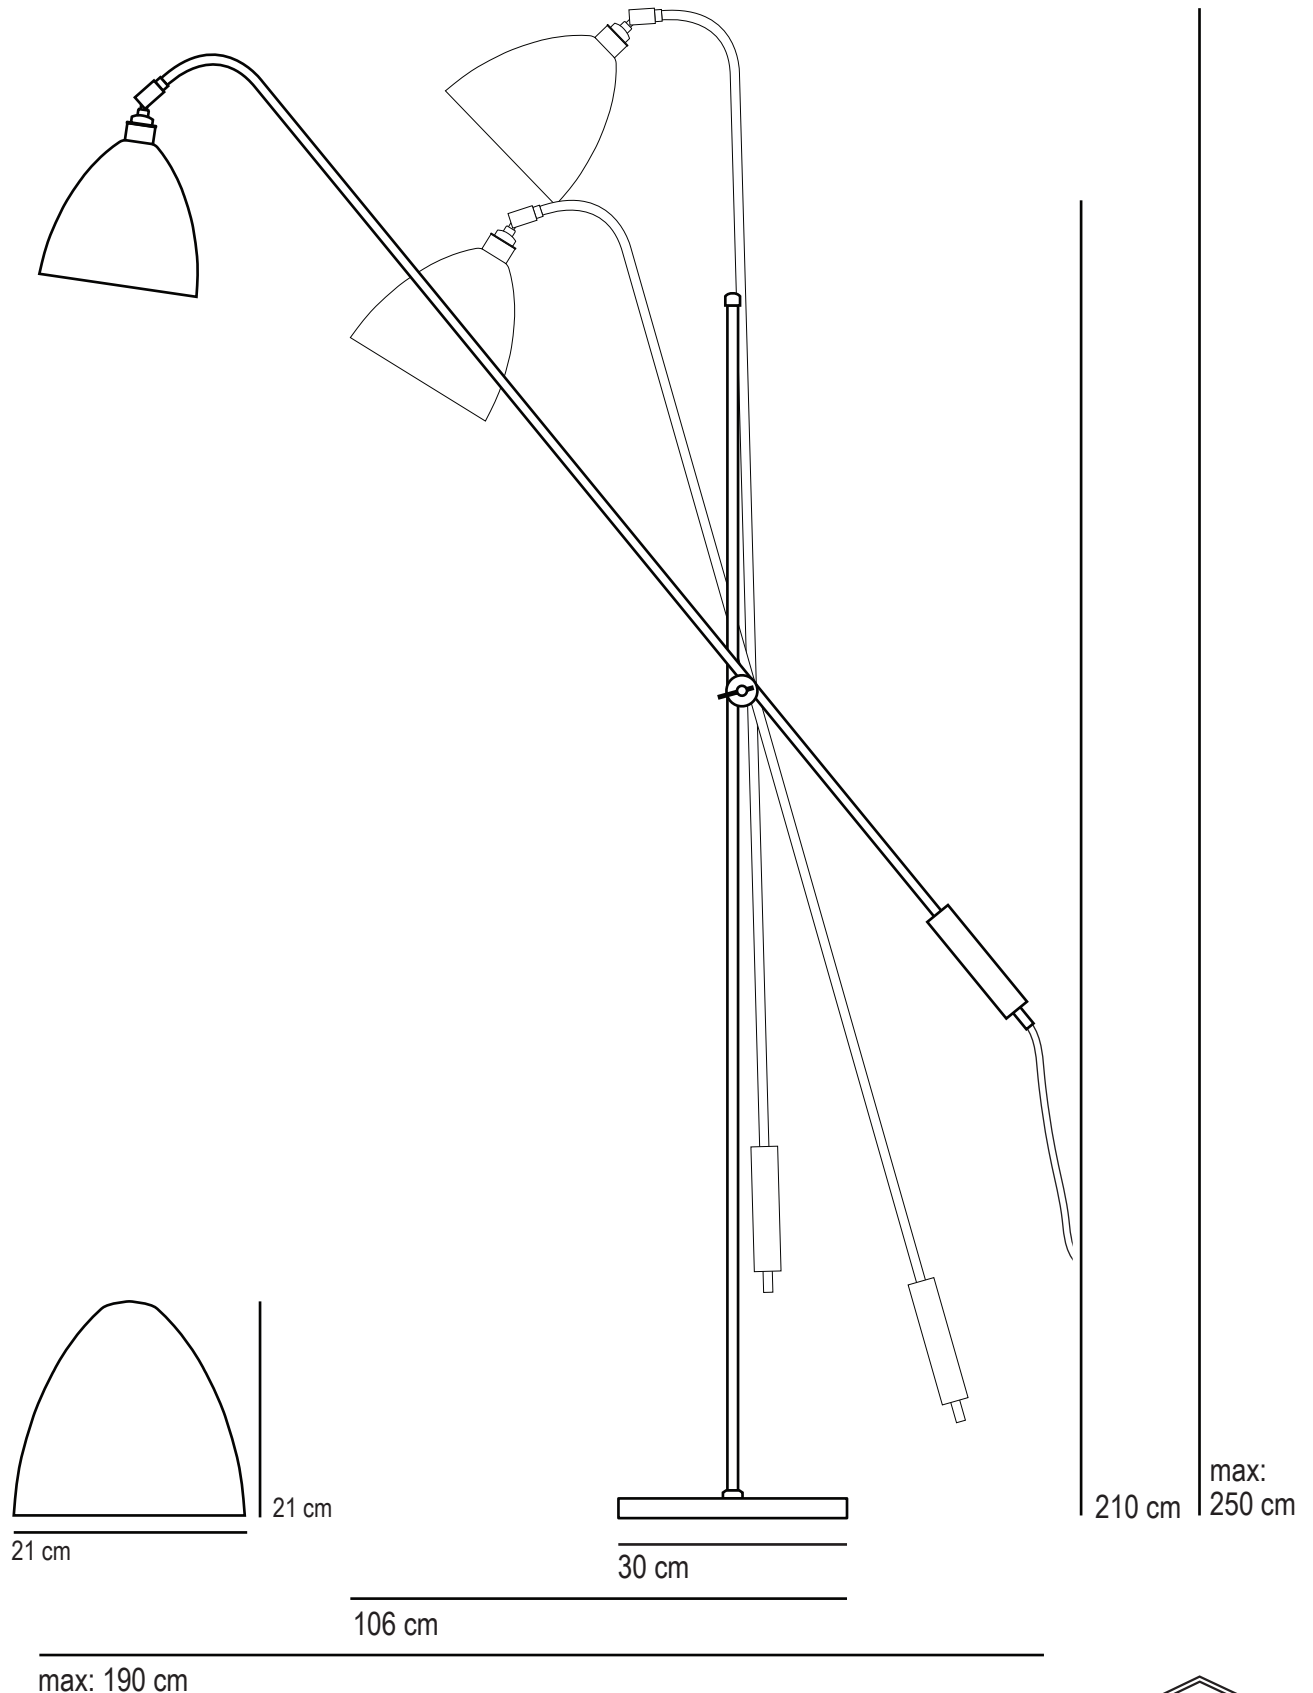

Task Overreach Floor

SPECIFICATION	Product Code	Bulb Cap	Max Wattage	Bulb Type
Task Overreach Floor	FF 393	E 27	100	GLS
Available Finish	Polished aluminium, red, olive green, cream, putty, white, navy or black-painted aluminium.			