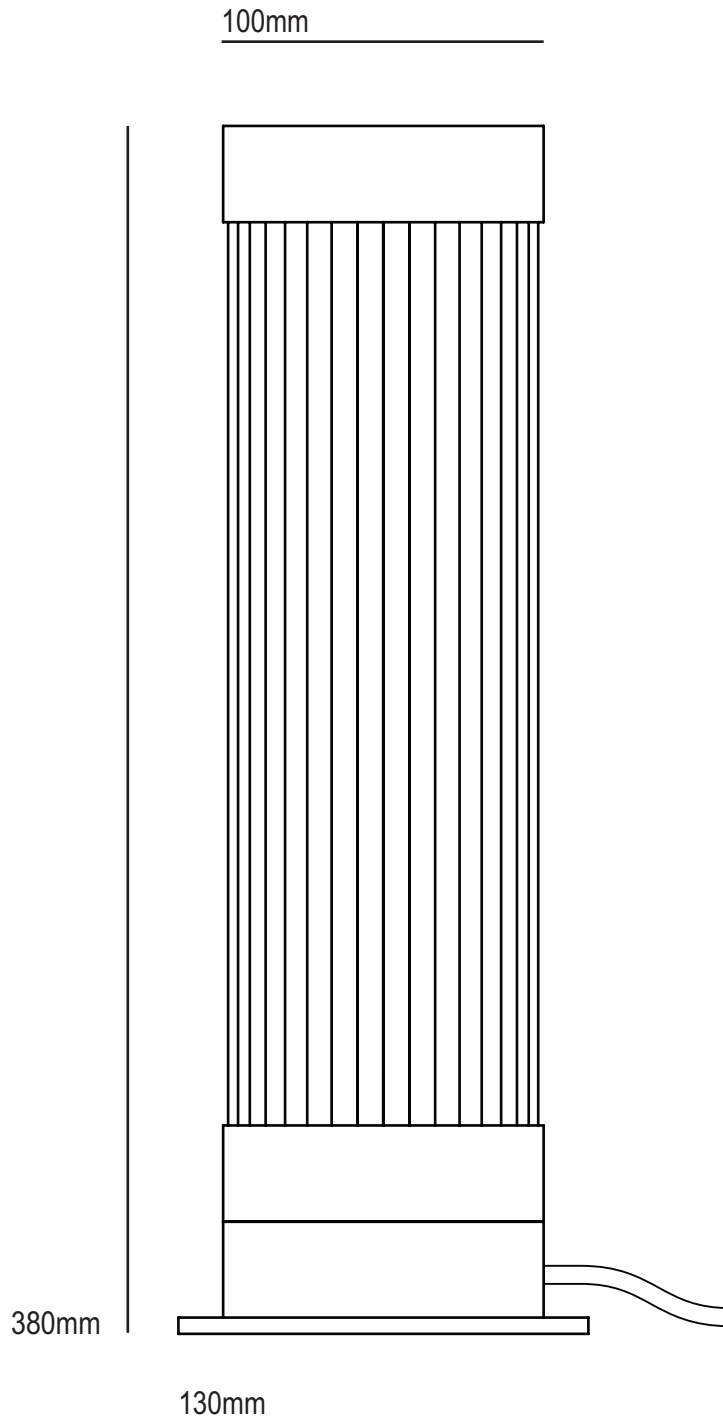

Pillar Table 7214

Product Code	Bulb Cap	Max Wattage	Bulb Type	Height/Length	Width/Diameter	Projection
7214	n/a	10	LED	380mm	130mm	n/a
Available Finish		polished chrome / polished brass / weathered brass				